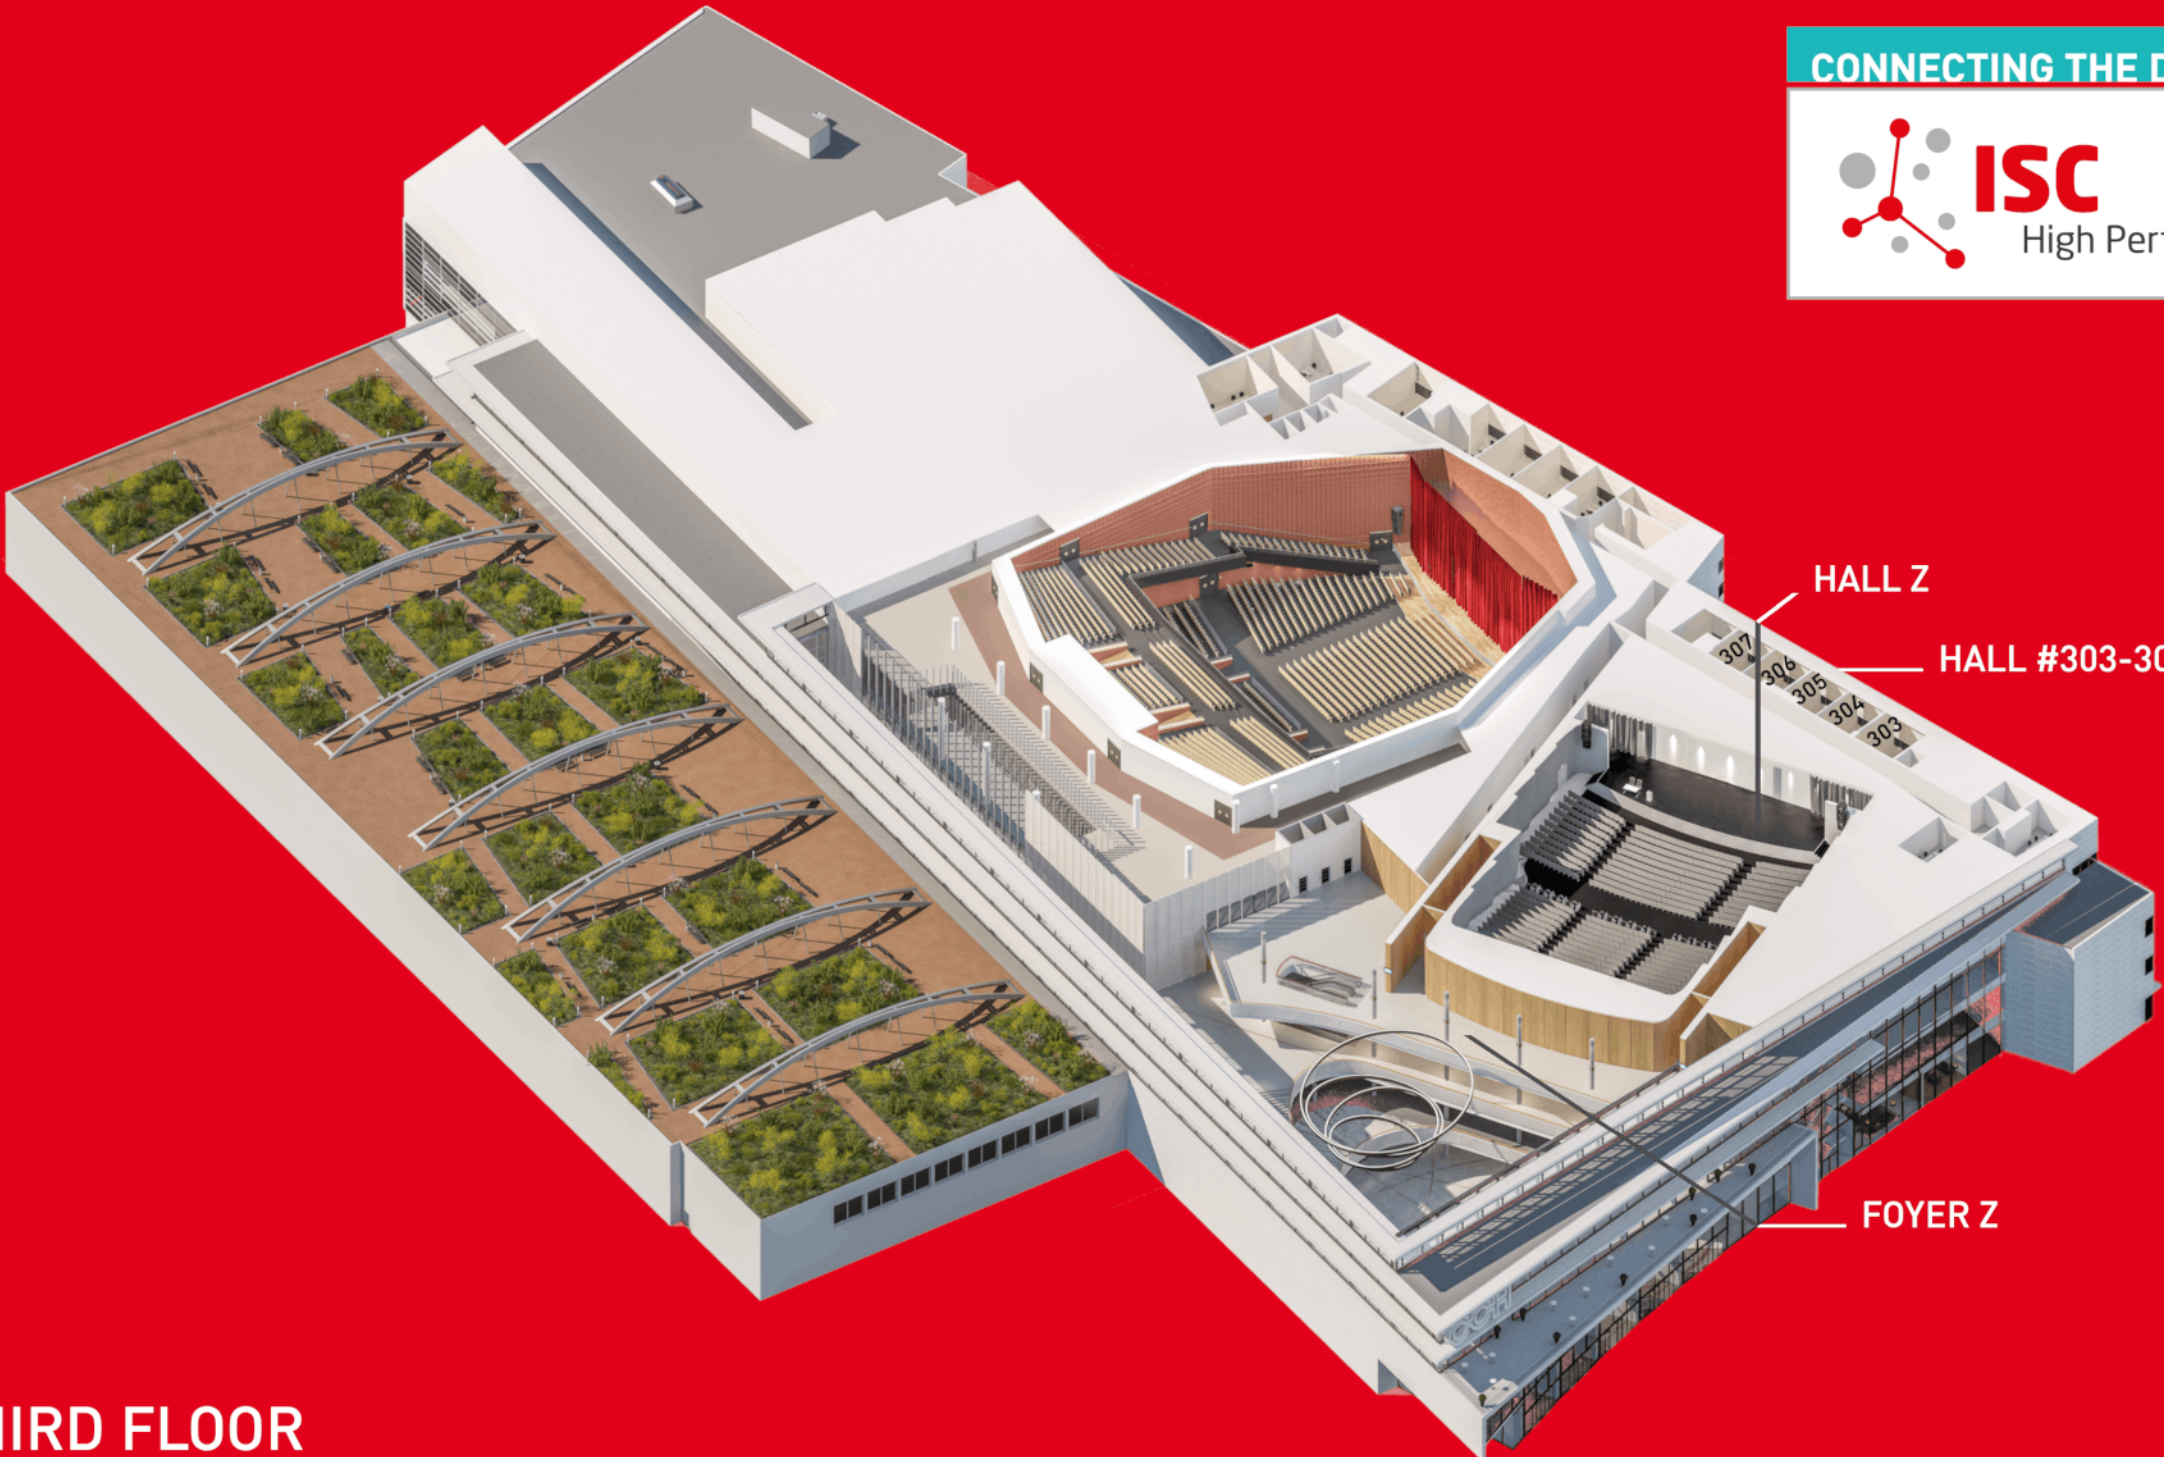

HALL H / EXHIBITION

CLOAKROOM

FOYER 3 + H

HALL 4

FOYER HALL 4

SERVICE COUNTER & CHECK-IN

ELBE LOUNGE
#023-025

INFO COUNTER

MAIN ENTRANCE

GROUND FLOOR

FIRST FLOOR

SECOND FLOOR

THIRD FLOOR