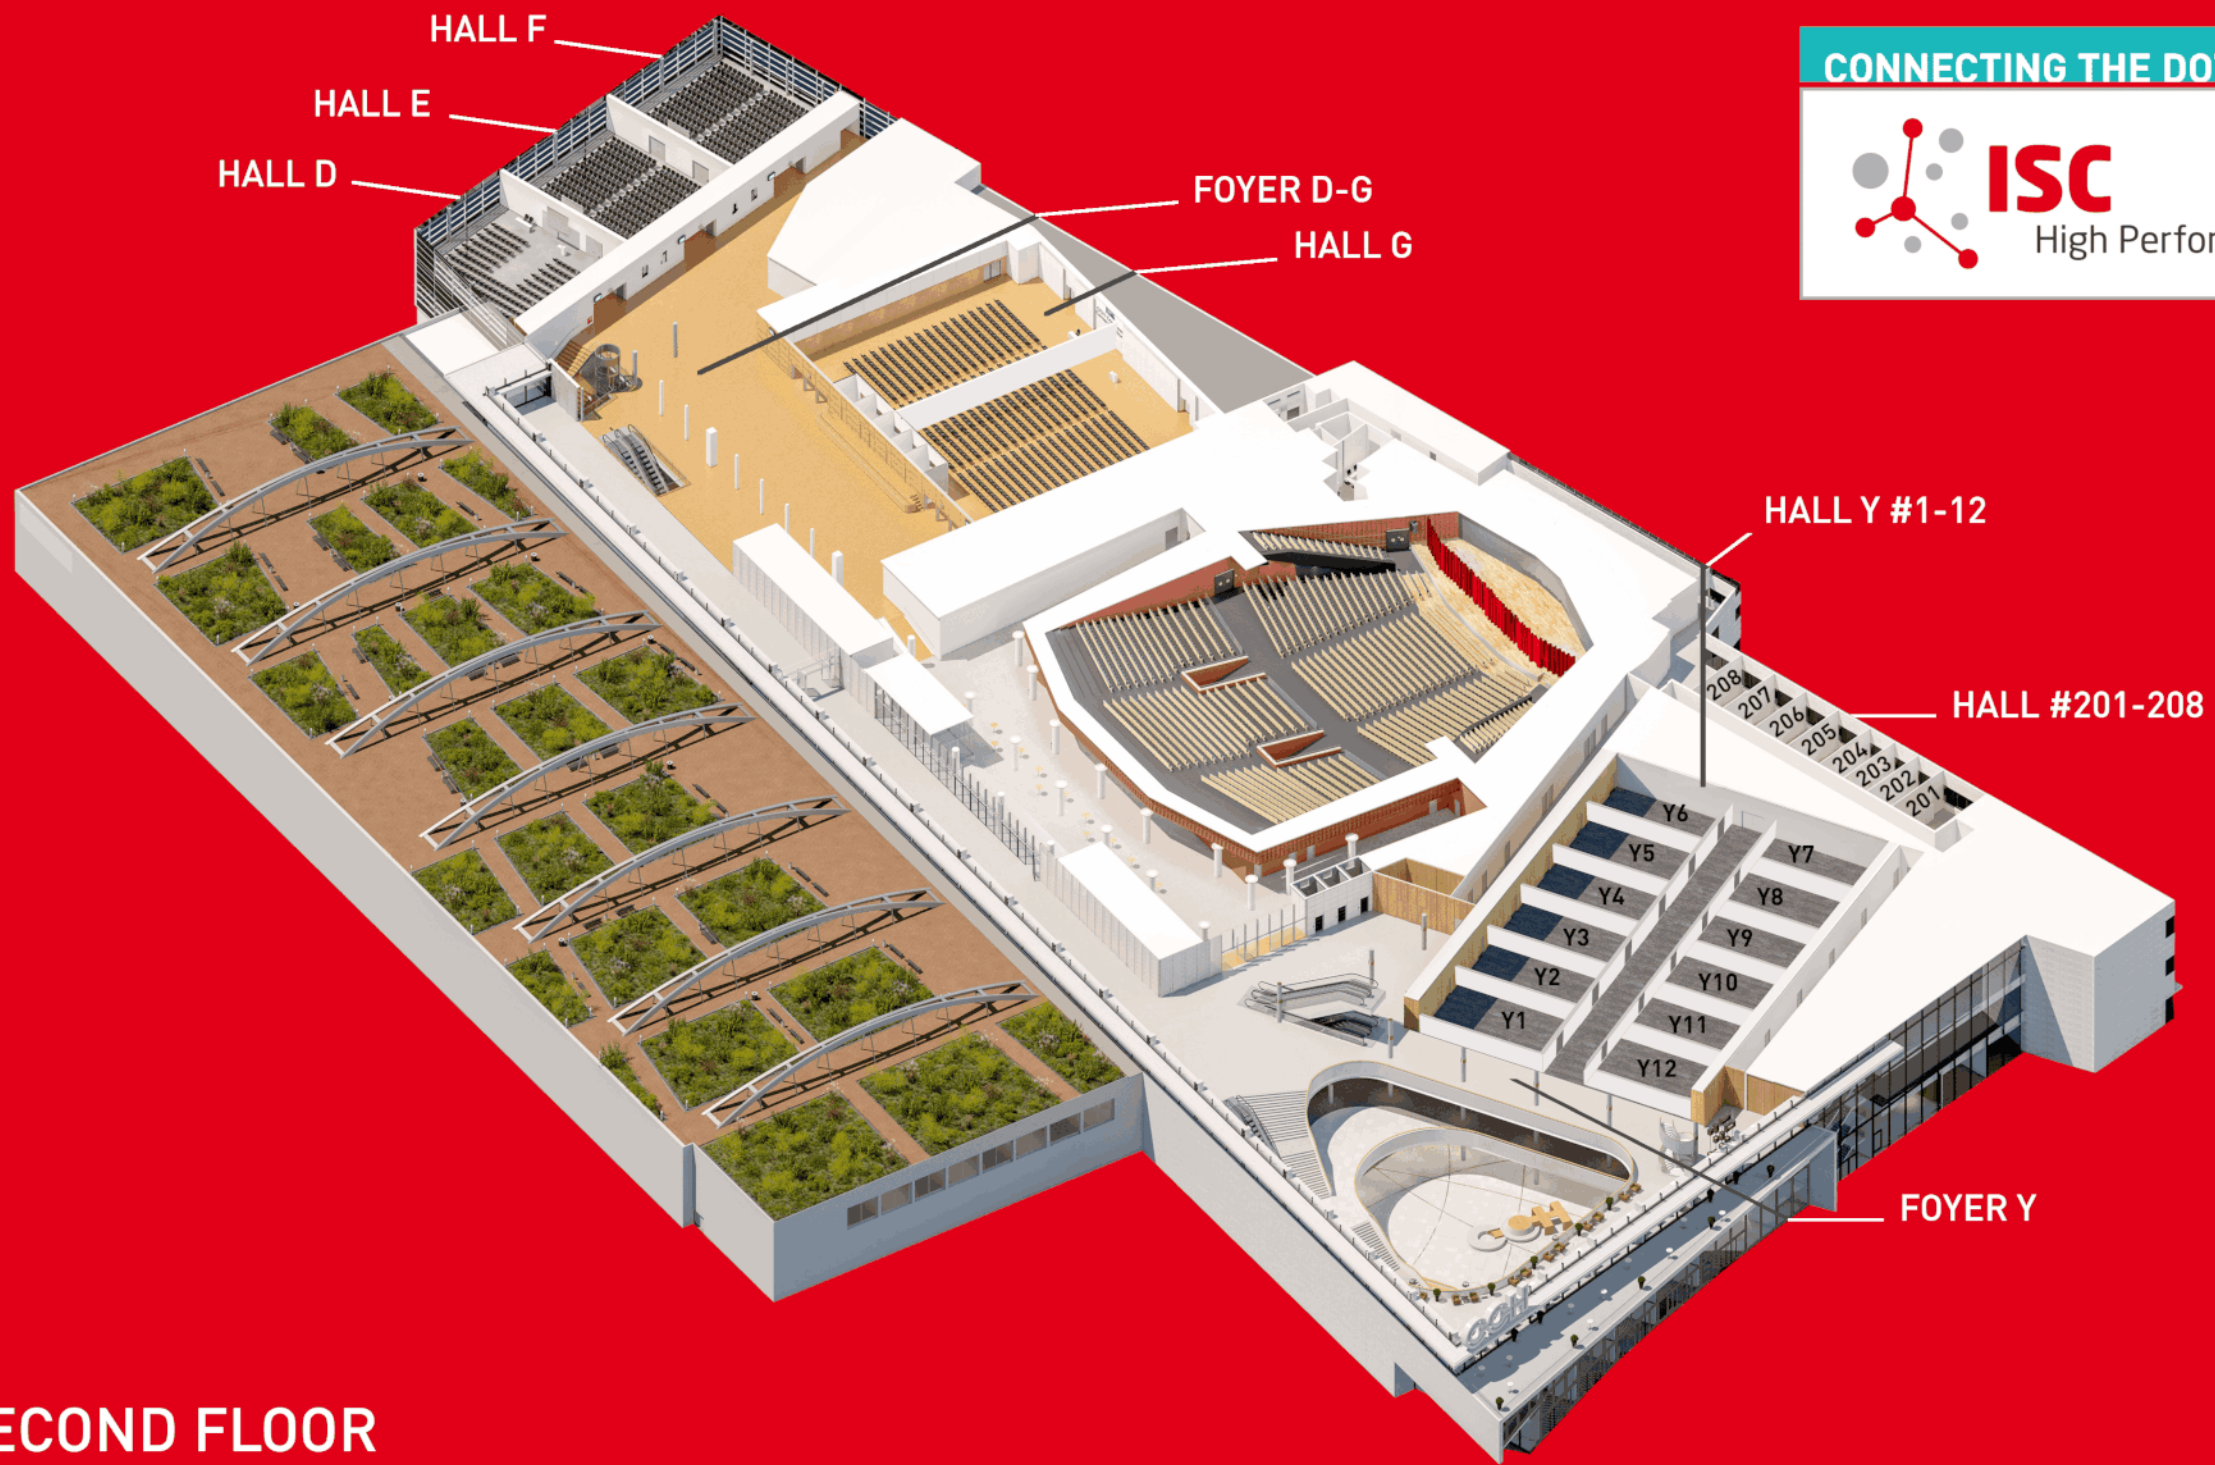

HALL H / EXHIBITION

CLOAKROOM

FOYER 3 + H

HALL 4

FOYER HALL 4

SERVICE COUNTER & CHECK-IN

ELBE LOUNGE
#023-025

INFO COUNTER

MAIN ENTRANCE

GROUND FLOOR

FIRST FLOOR

SECOND FLOOR

THIRD FLOOR