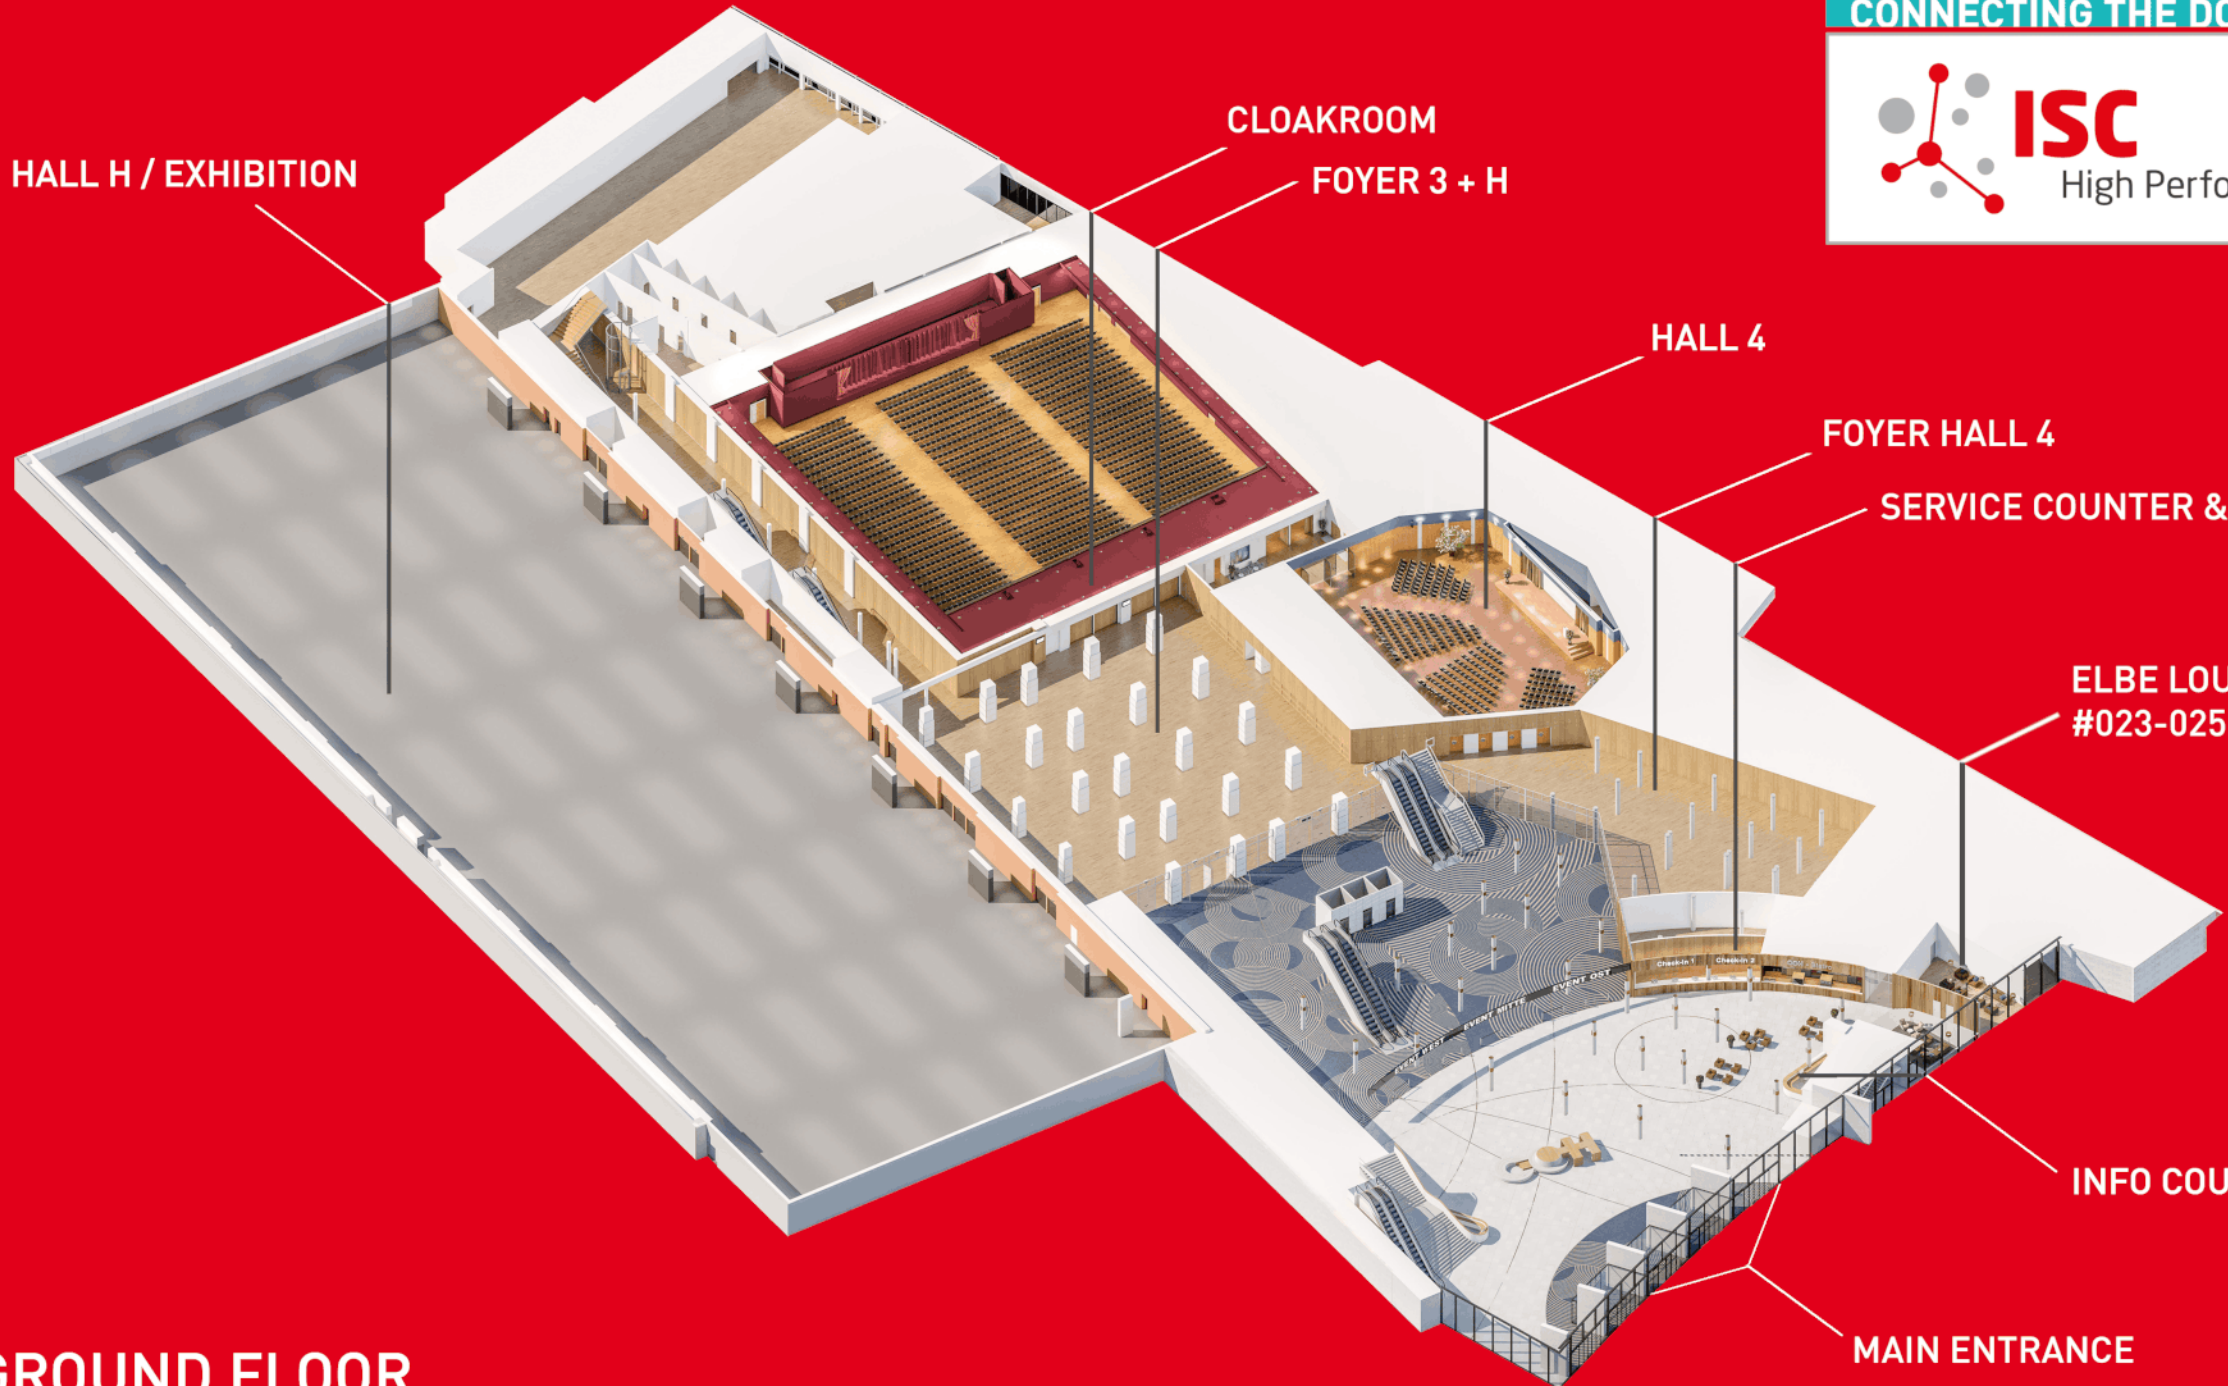

HALL H / EXHIBITION

CLOAKROOM

FOYER 3 + H

HALL 4

FOYER HALL 4

SERVICE COUNTER & CHECK-IN

ELBE LOUNGE
#023-025

INFO COUNTER

MAIN ENTRANCE

GROUND FLOOR

FIRST FLOOR

SECOND FLOOR

THIRD FLOOR