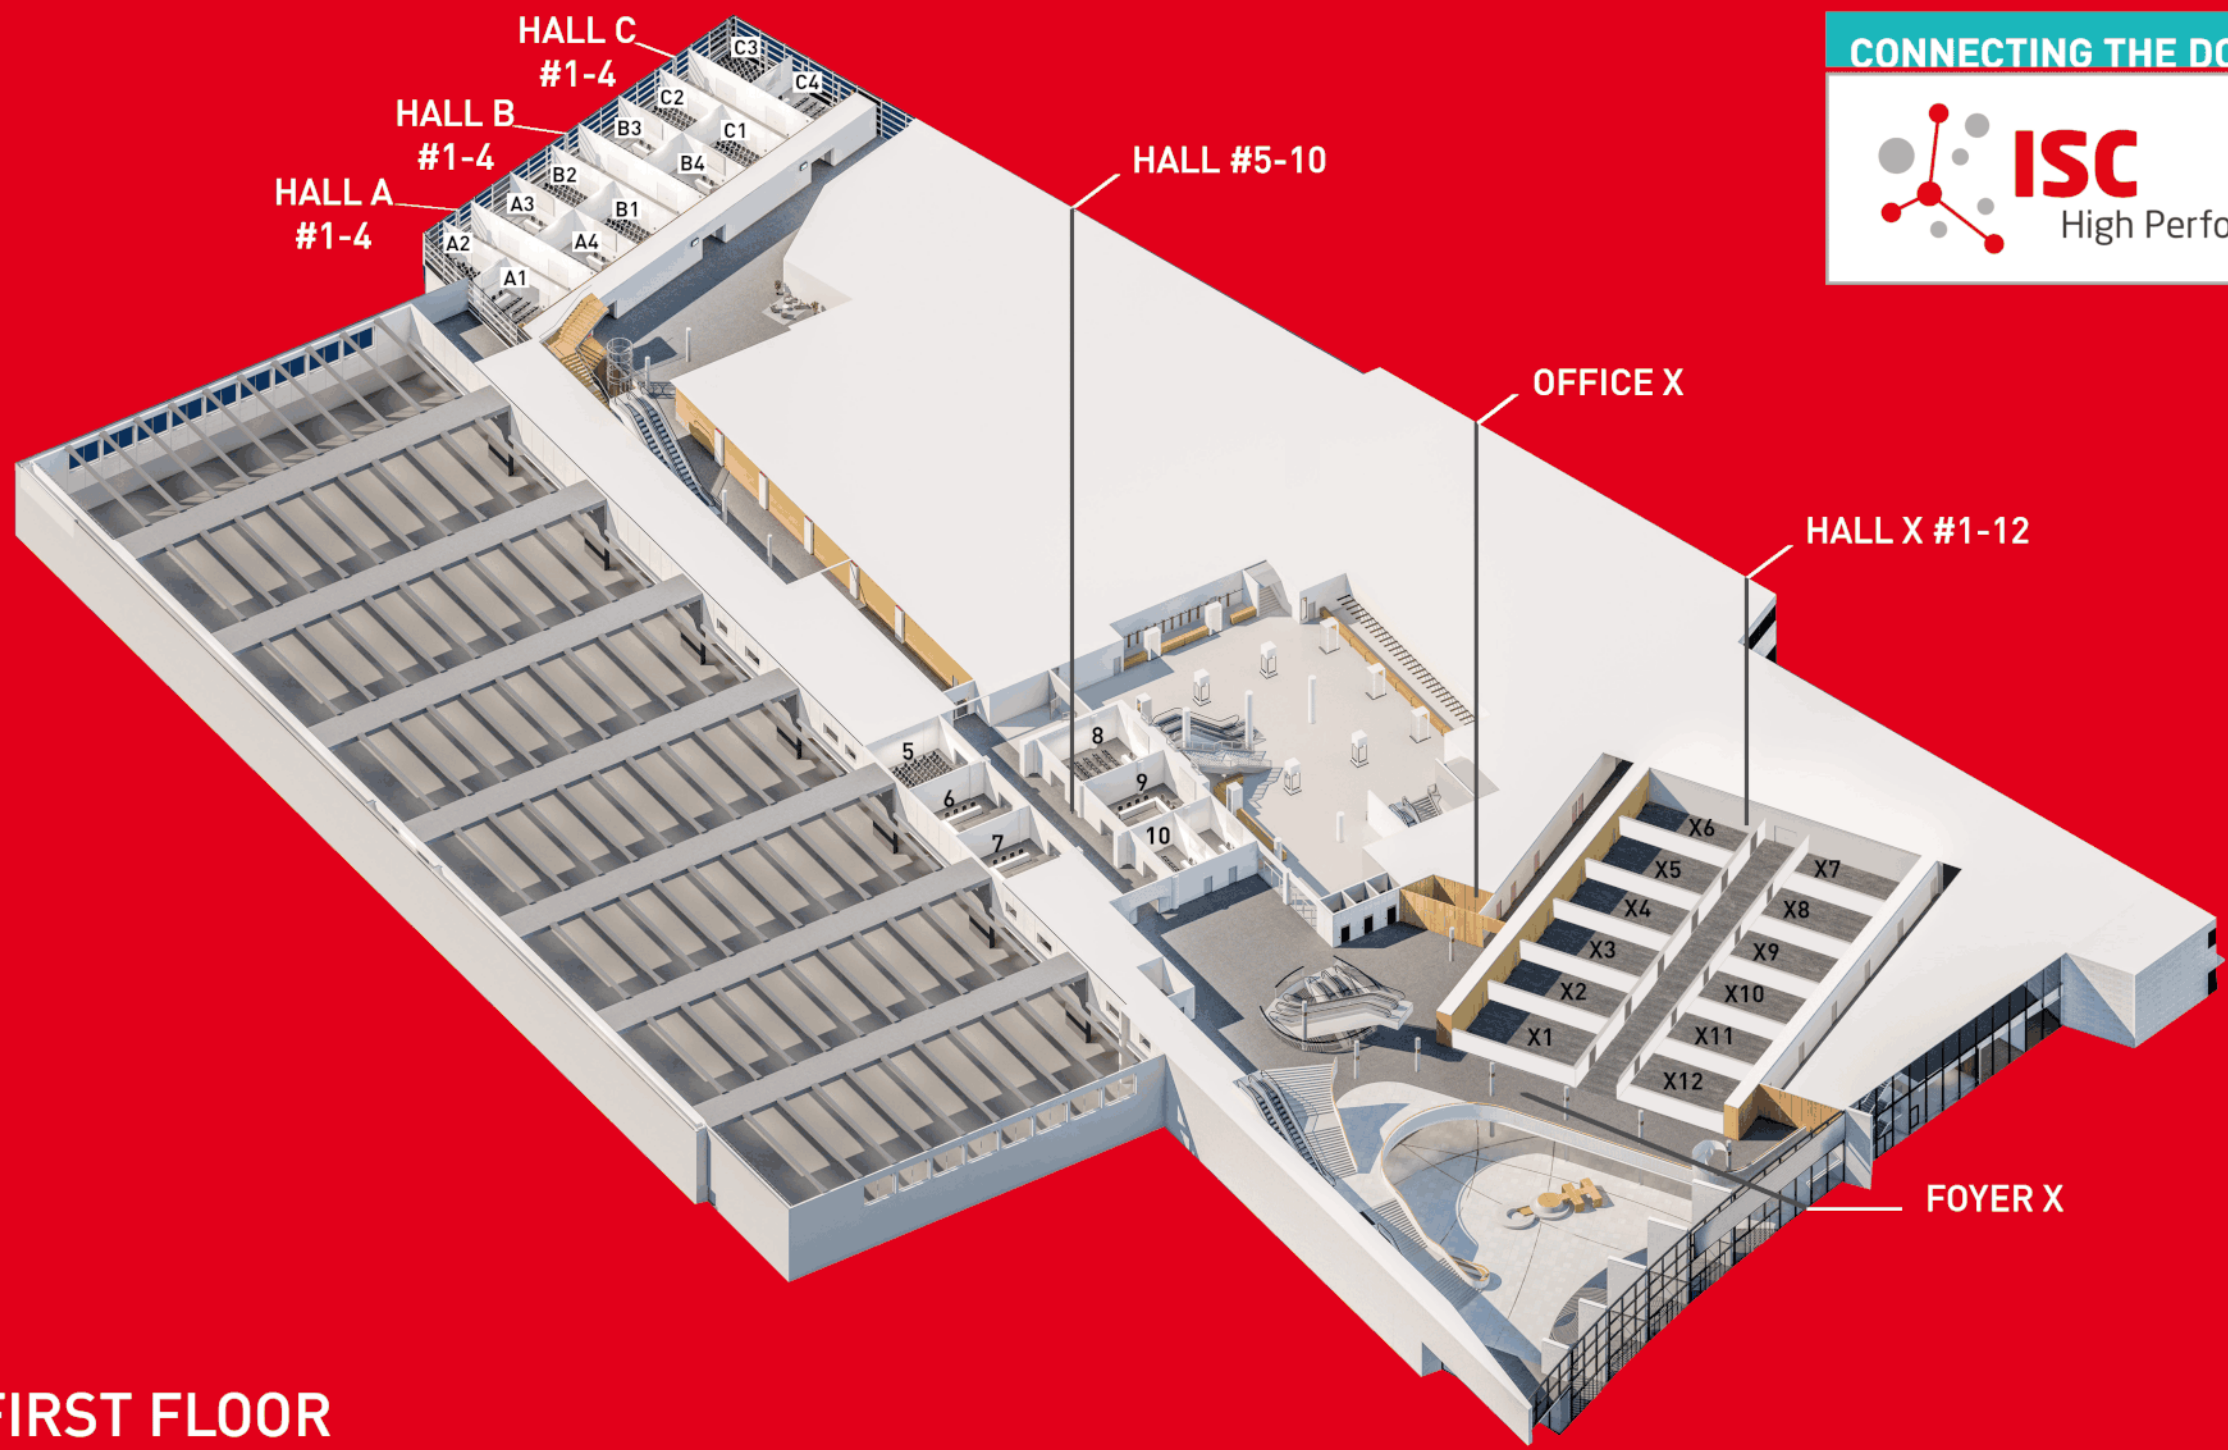

HALL H / EXHIBITION

CLOAKROOM

FOYER 3 + H

HALL 4

FOYER HALL 4

SERVICE COUNTER & CHECK-IN

ELBE LOUNGE
#023-025

INFO COUNTER

MAIN ENTRANCE

GROUND FLOOR

FIRST FLOOR

SECOND FLOOR

THIRD FLOOR